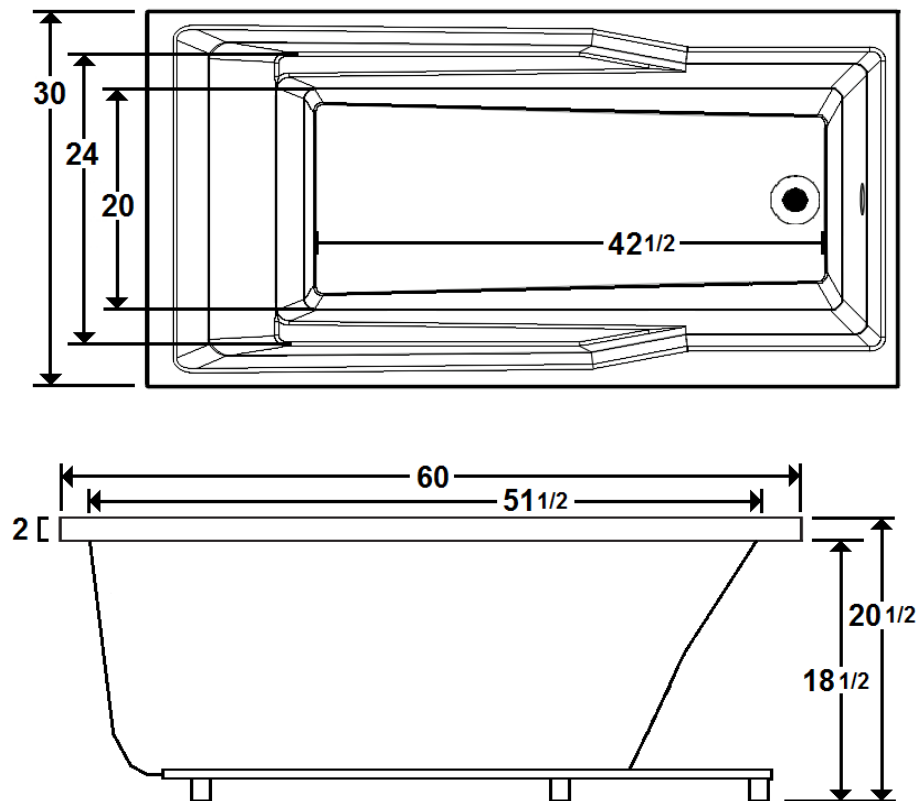

## 60" x 30" Drop-In Acrylic Tub

Model Number  
**6030RT064**  
Drop-In Soaker in White

### Features

- Constructed of high-gloss durable acrylic
- Textured slip resistant bottom
- Deep bathing well
- Pre-leveled base for easy installation
- Limited lifetime warranty
- Made in the USA

**\*All dimensions are +/- 1/2" and subject to change without notice\***

### Technical Information

- Weight: 133 lbs.
- Water Depth to Overflow: 12 1/8"
- Water Capacity: 55 gal.
- Sump Dimension: 42 1/2" x 20"